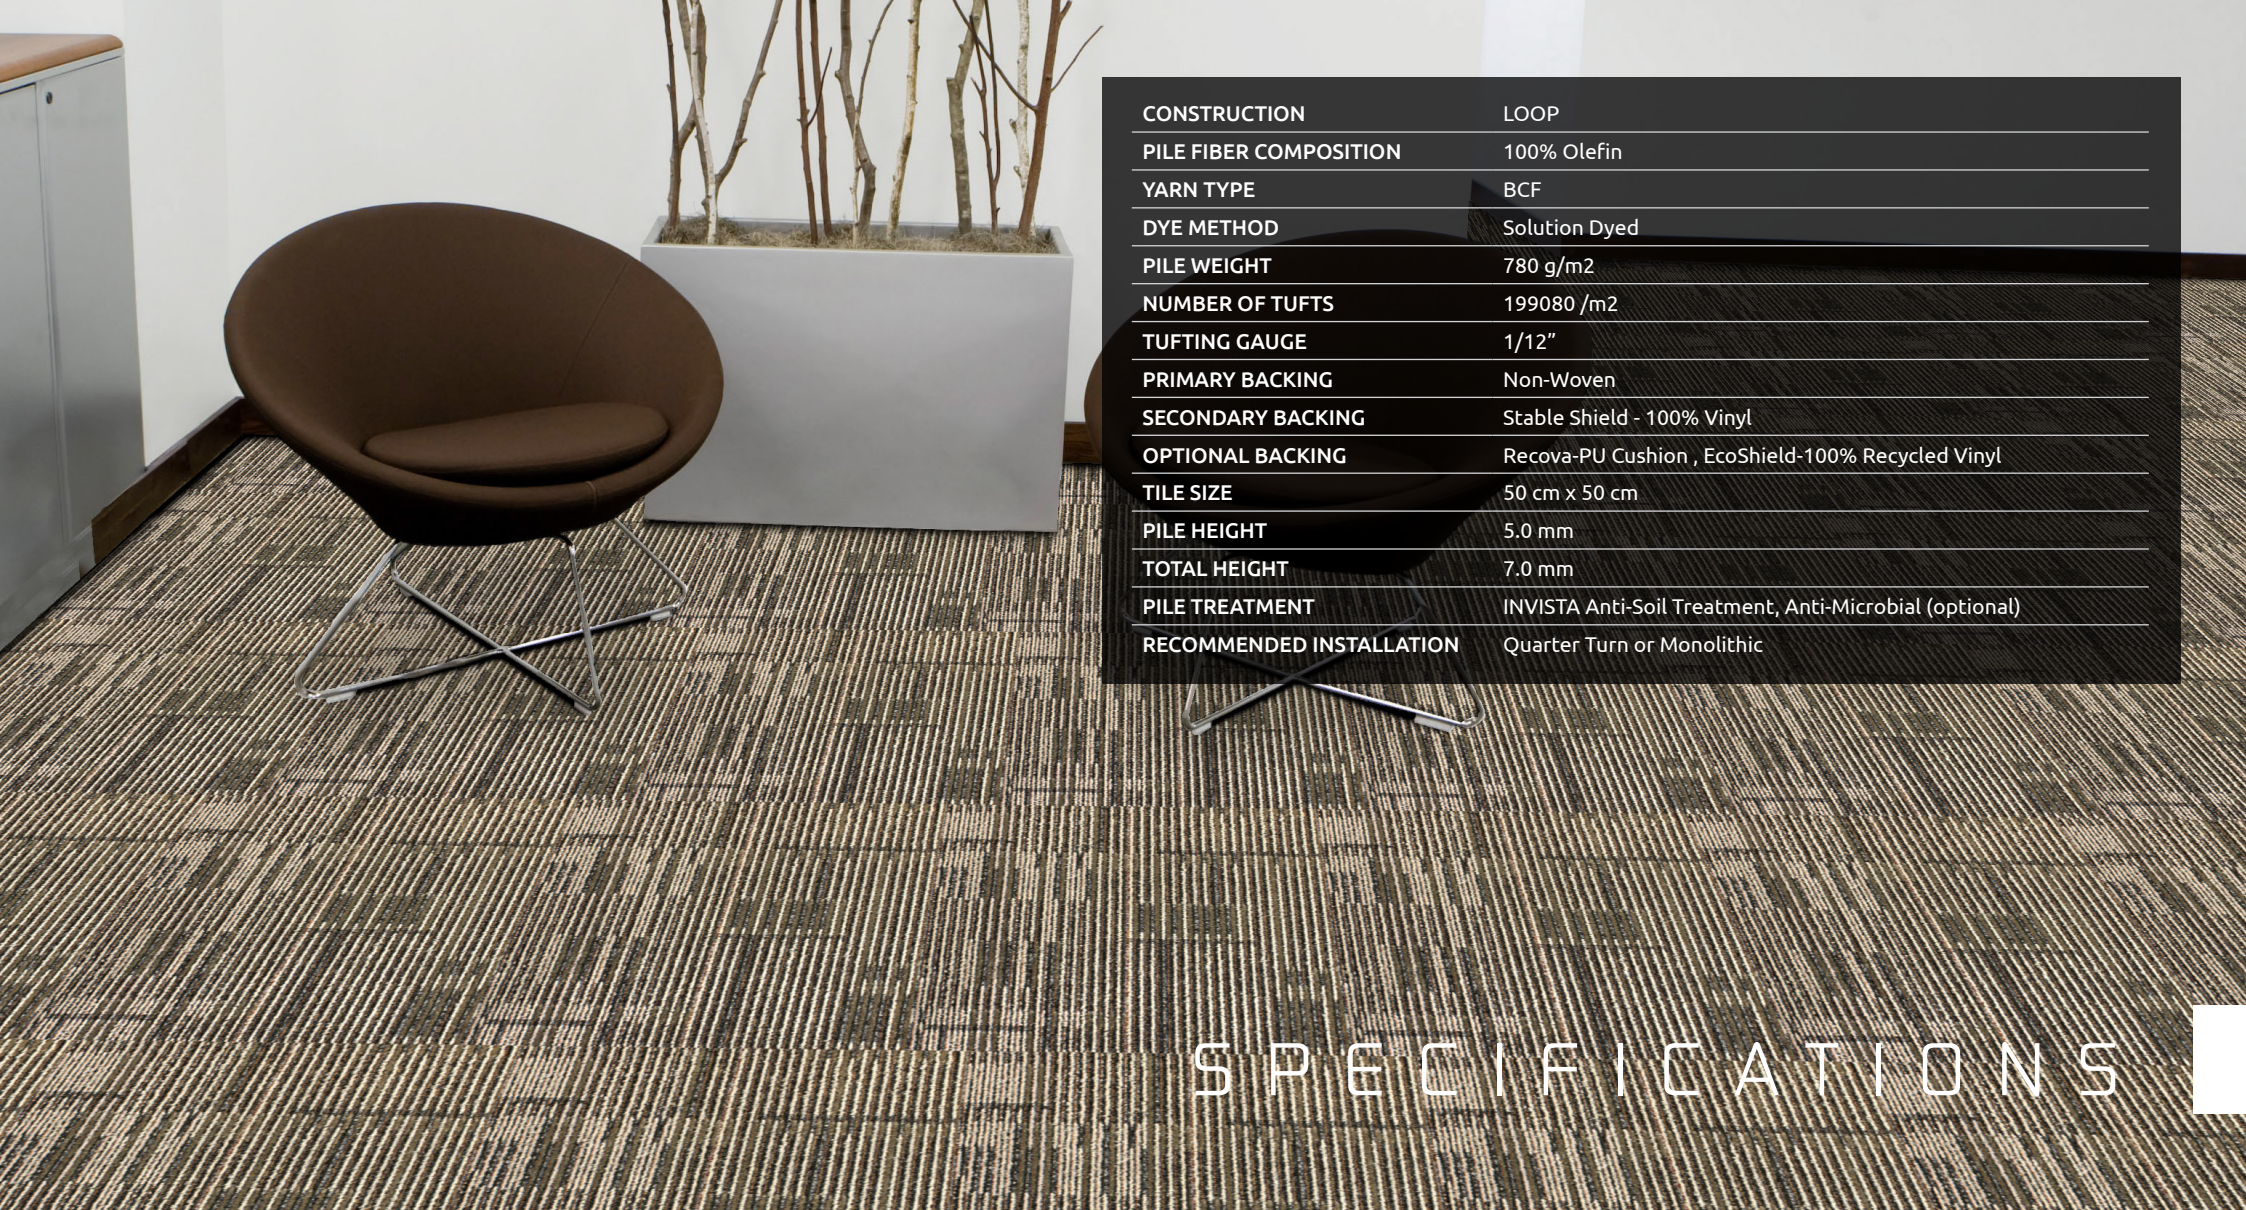

# ALCHEMY

<b>CONSTRUCTION</b>	LOOP
<b>PILE FIBER COMPOSITION</b>	100% Olefin
<b>YARN TYPE</b>	BCF
<b>DYE METHOD</b>	Solution Dyed
<b>PILE WEIGHT</b>	780 g/m <sup>2</sup>
<b>NUMBER OF TUFTS</b>	199080 /m <sup>2</sup>
<b>TUFTING GAUGE</b>	1/12"
<b>PRIMARY BACKING</b>	Non-Woven
<b>SECONDARY BACKING</b>	Stable Shield - 100% Vinyl
<b>OPTIONAL BACKING</b>	Recova-PU Cushion , EcoShield-100% Recycled Vinyl
<b>TILE SIZE</b>	50 cm x 50 cm
<b>PILE HEIGHT</b>	5.0 mm
<b>TOTAL HEIGHT</b>	7.0 mm
<b>PILE TREATMENT</b>	INVISTA Anti-Soil Treatment, Anti-Microbial (optional)
<b>RECOMMENDED INSTALLATION</b>	Quarter Turn or Monolithic