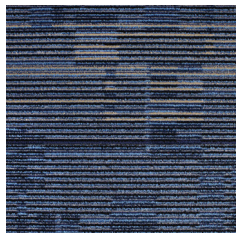

ALCHEMY - 755