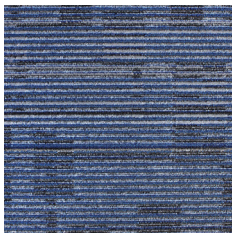

# ALCHEMY

<b>CONSTRUCTION</b>	LOOP
<b>PILE FIBER COMPOSITION</b>	100% Olefin
<b>YARN TYPE</b>	BCF
<b>DYE METHOD</b>	Solution Dyed
<b>PILE WEIGHT</b>	780 g/m <sup>2</sup>
<b>NUMBER OF TUFTS</b>	199080 /m <sup>2</sup>
<b>TUFTING GAUGE</b>	1/12"
<b>PRIMARY BACKING</b>	Non-Woven
<b>SECONDARY BACKING</b>	Stable Shield - 100% Vinyl
<b>OPTIONAL BACKING</b>	Recova-PU Cushion , EcoShield-100% Recycled Vinyl
<b>TILE SIZE</b>	50 cm x 50 cm
<b>PILE HEIGHT</b>	5.0 mm
<b>TOTAL HEIGHT</b>	7.0 mm
<b>PILE TREATMENT</b>	INVISTA Anti-Soil Treatment, Anti-Microbial (optional)
<b>RECOMMENDED INSTALLATION</b>	Quarter Turn or Monolithic

# COLOURLINE

ALCHEMY - 754

ALCHEMY - 755

ALCHEMY - 762

ALCHEMY - 771

ALCHEMY - 773

ALCHEMY - 775

ALCHEMY - 777